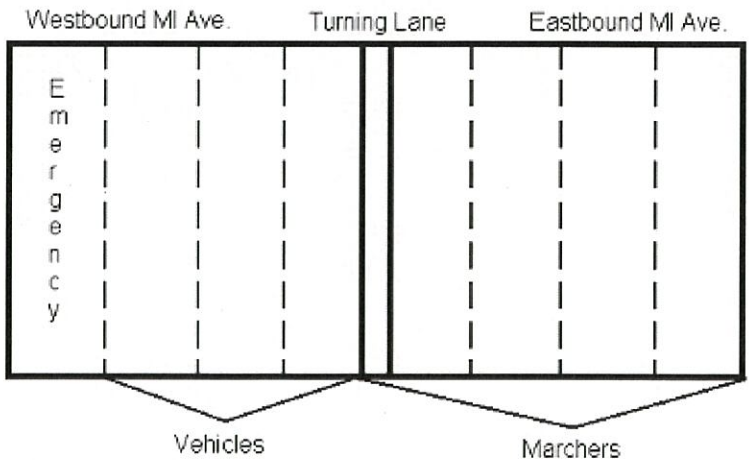

Walkers line up on Michigan
Vehicles line up on Cochrane & Harrison Streets

Vehicles will line up on streets nearest their staging area and feed into Michigan

Division 2

UAW Int'l / United Way
REGION 1
REGION 1A

10th Street

11th Street

Cochrane
Harrison
10th Street
11th Street
Rosa Parks Blvd.
Vermont
Wabash
14th Street

Walkers line up on Michigan
Vehicles on 10th & 11th Streets

Each union will be advised by a marshal when to step into the march route at Michigan & Trumbull and march east on Michigan to Washington Blvd. Parade participants will march south on Washington marching pass Cobo Hall, pass UAW Ford Program Center/151 West Jefferson, to the Labor Legacy Monument

Division 3

UWUA / CWA
USW / OPEIU

Rosa Parks Blvd.

SAG - AFTRA / DFM / IATSE / AEA
APWU / NALC / Mail Handlers
AFGE / Nat'l TEC

Vermont

All vehicles will turn right off of Washington onto Fort Street disbursing as needed.

Walkers line up on Michigan
Vehicles line up on Rosa Parks Blvd. & Vermont

Division 4

MNA
Firefighters / Sergeants & Lieutenants
IAM / Seafarers

Other Unions

Constituency Groups
APALA—APRI—CBTU
CLUW-LCLAA—PAW

Faith-Based & Community Groups

Wabash

14th Street

Walkers line up on Michigan
Vehicles line up on Wabash & 14th Streets

Slow's Bar-b-que

Mercury Bar

14th Street